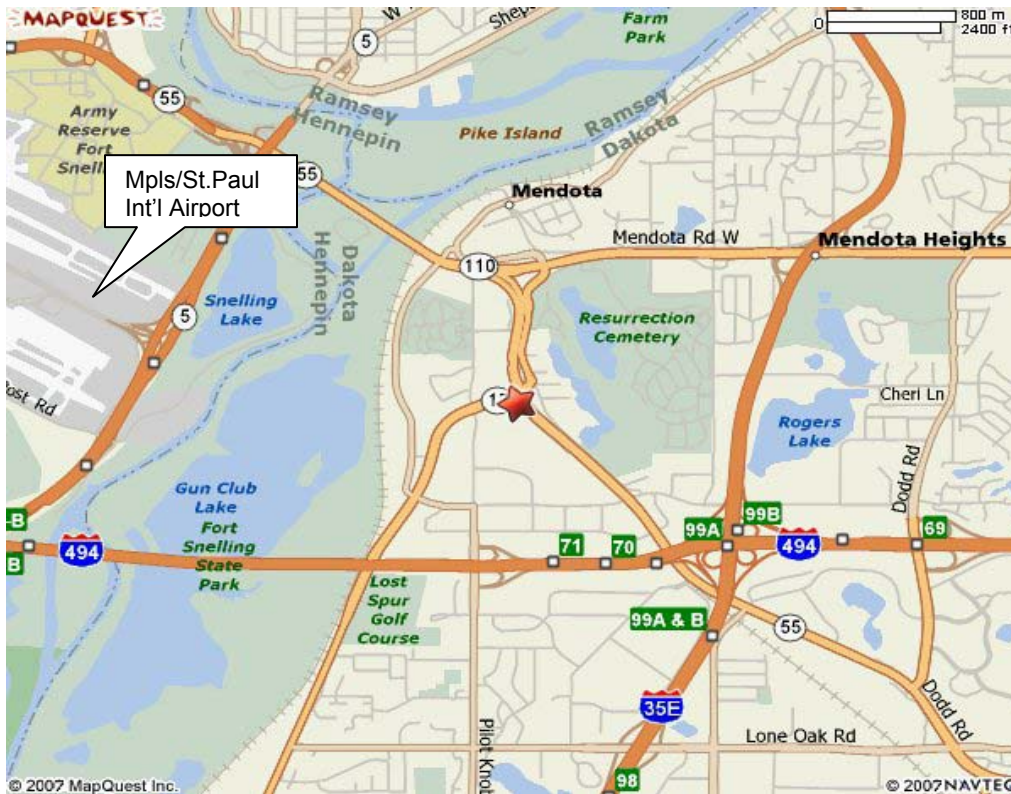

Authorized Training Center

Sage MAS 90 and 200 & Sage Abra HRMS Certified

Automated Business Solutions

Hotel Information:

Hampton Inn – Eagan	(651) 688-3343
Crowne Plaza – Eagan	(651) 454-3434
Hilton Garden Inn – Eagan	(651) 686-4605
Homestead Village – Eagan	(651) 905-1778
Springhill Suites - Eagan	(651) 686-0600
Staybridge Suites - Eagan	(651) 949-7810
AmeriSuites – Bloomington	(800) 833-1516

Please check with the hotel desk clerk to determine if special rates are available for attending a class at Automated Business Solutions' Authorized Training Center.

Performance and partnership